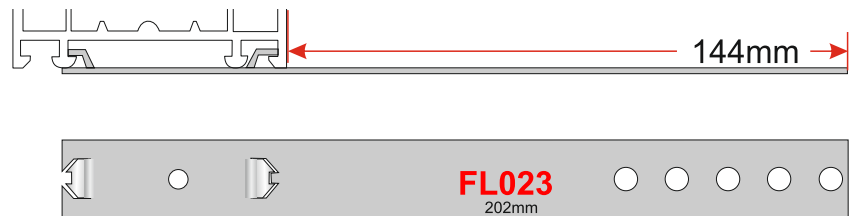

# FIXING LUG

for

**WINDOW  
PRODUCTS  
LIMITED**

Effective solutions for windows  
manufacturers and fitters

Eurocell  
Halo

Eurocell  
Modus

VEKA 58 & 70  
REHAU TOTAL70

Legend 70  
Shield 6  
SynerJy