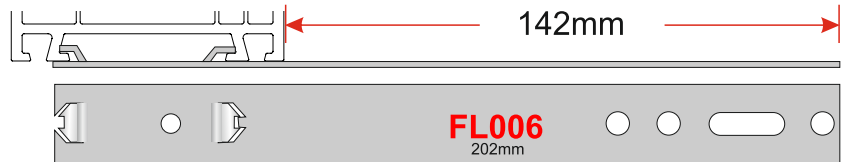

# FIXING LUG

for

Selecta Advance 70

REHAU TOTAL70  
Eurocell VS

Profile 22  
Swish 247  
Legend 70

REHAU VS  
Synseal Evolve

Spectus Elite 63  
Spectus VS  
Liniar  
Sheerframe