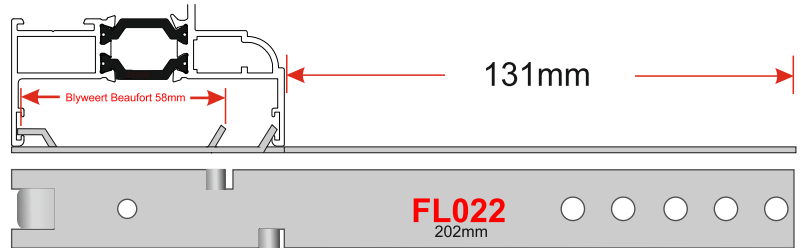

Aluk
Kawneer
Smart