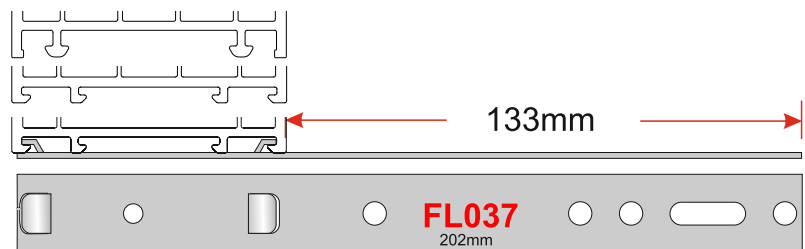

# FIXING LUG

for

**WINDOW  
PRODUCTS  
LIMITED**

Effective solutions for windows  
manufacturers and fitters

Eurocell  
Halo

Eurocell  
Modus

VEKA 58 & 70  
REHAU TOTAL70

Legend 70  
Shield 6  
SynerJy