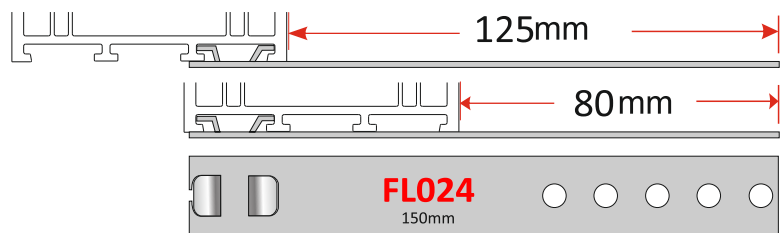

# FIXING LUG

for

Universal 202mm

Universal 150mm

Universal 202mm