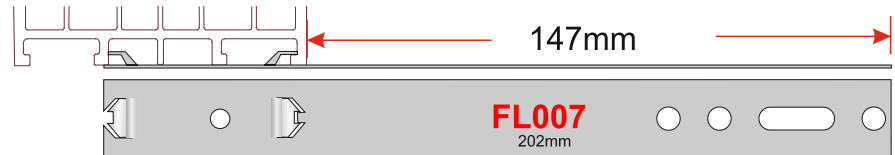

# FIXING LUG

for

**WINDOW  
PRODUCTS  
LIMITED**

Effective solutions for windows  
manufacturers and fitters

Eurocell  
Halo

Eurocell  
Modus

VEKA 58 & 70  
REHAU TOTAL70

Legend 70  
Shield 6  
SynerJy