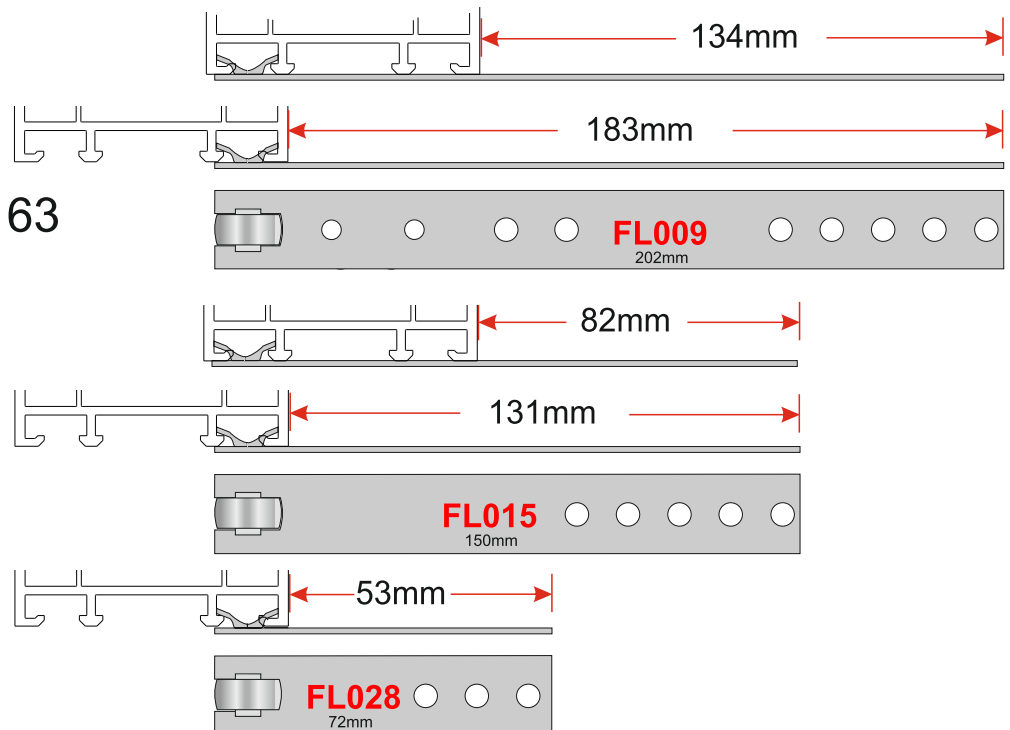

Spectus Elite 63
Spectus VS
Liniar
Sheerframe