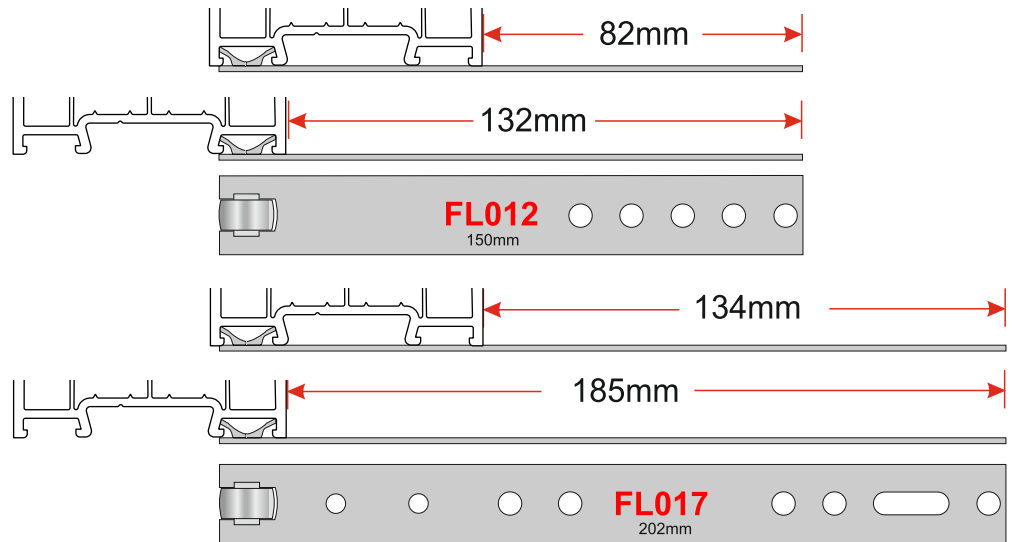

FIXING LUG

for

**WINDOW
PRODUCTS
LIMITED**

Effective solutions for windows
manufacturers and fitters

Eurocell
Halo