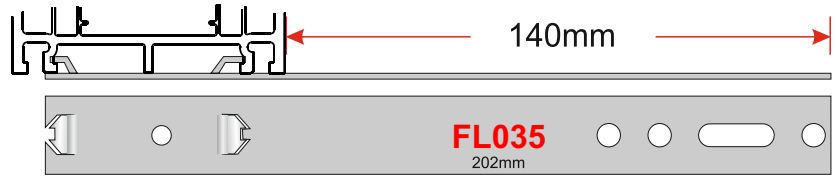

FIXING LUG

for

Kömmerling
Halo VS