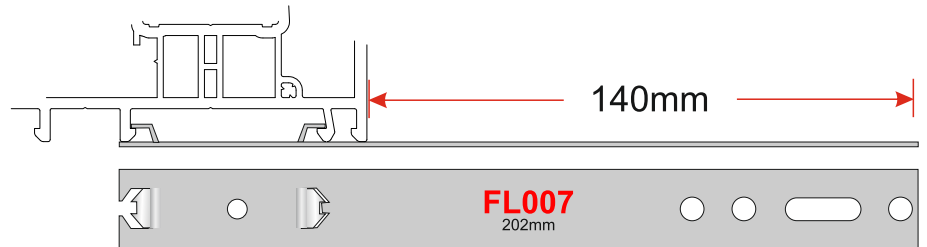

# FIXING LUG

for

Selecta Advance 70

REHAU TOTAL70  
Eurocell VS

Profile 22  
Swish 247  
Legend 70

REHAU VS  
Synseal Evolve

Spectus Elite 63  
Spectus VS  
Liniar  
Sheerframe