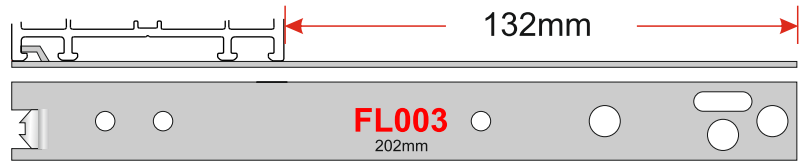

# FIXING LUG

for

Universal 202mm

Universal 150mm

Universal 202mm