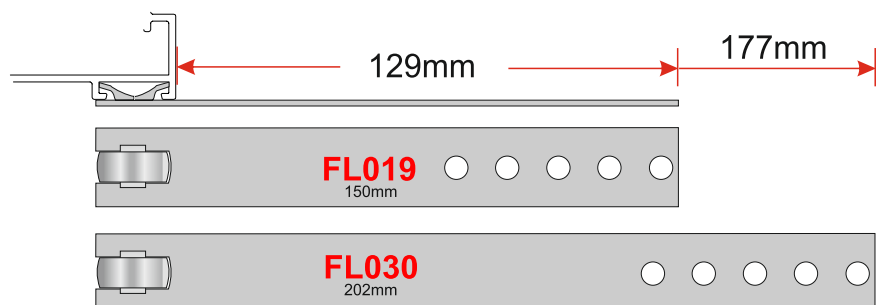

Smart Visoline
& Superglide